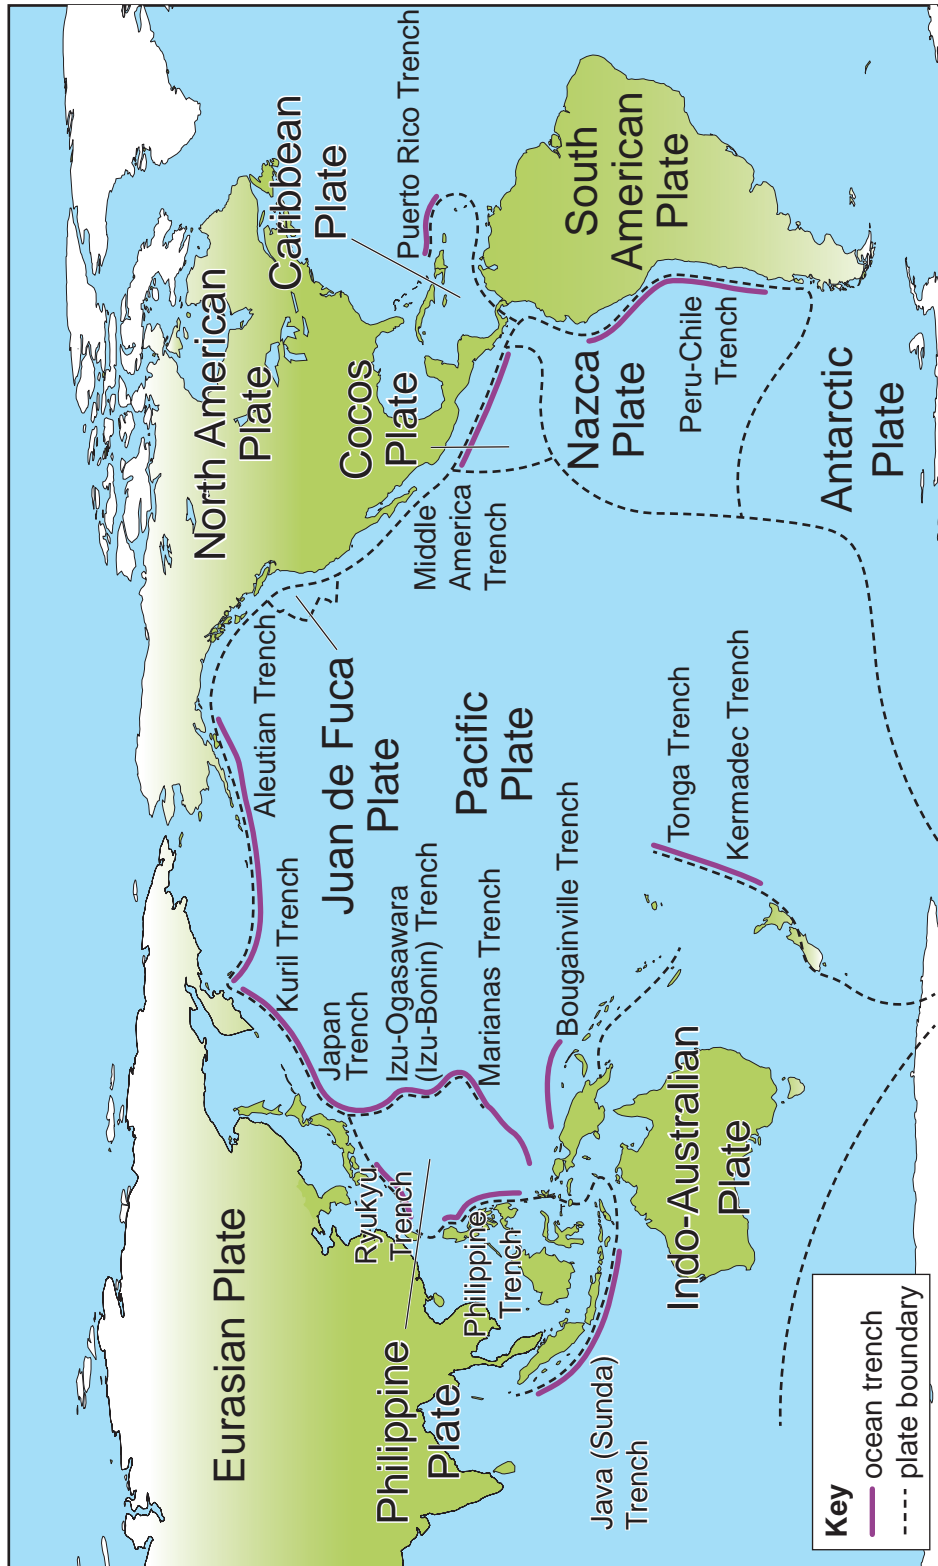

# Cambridge International AS & A Level

---

**GEOGRAPHY****9696/13**

Paper 1 Core Physical Geography

**May/June 2021**

INSERT

**1 hour 30 minutes**

---

Weather phenomena

**Fig. 3.1 for Question 3**  
**Location of ocean trenches in the Pacific Ocean**

The boundaries and names shown, the designations used and the presentation of material on any maps contained in this question paper/insert do not imply official endorsement or acceptance by Cambridge Assessment International Education concerning the legal status of any country, territory, or area or any of its authorities, or of the delimitation of its frontiers or boundaries.